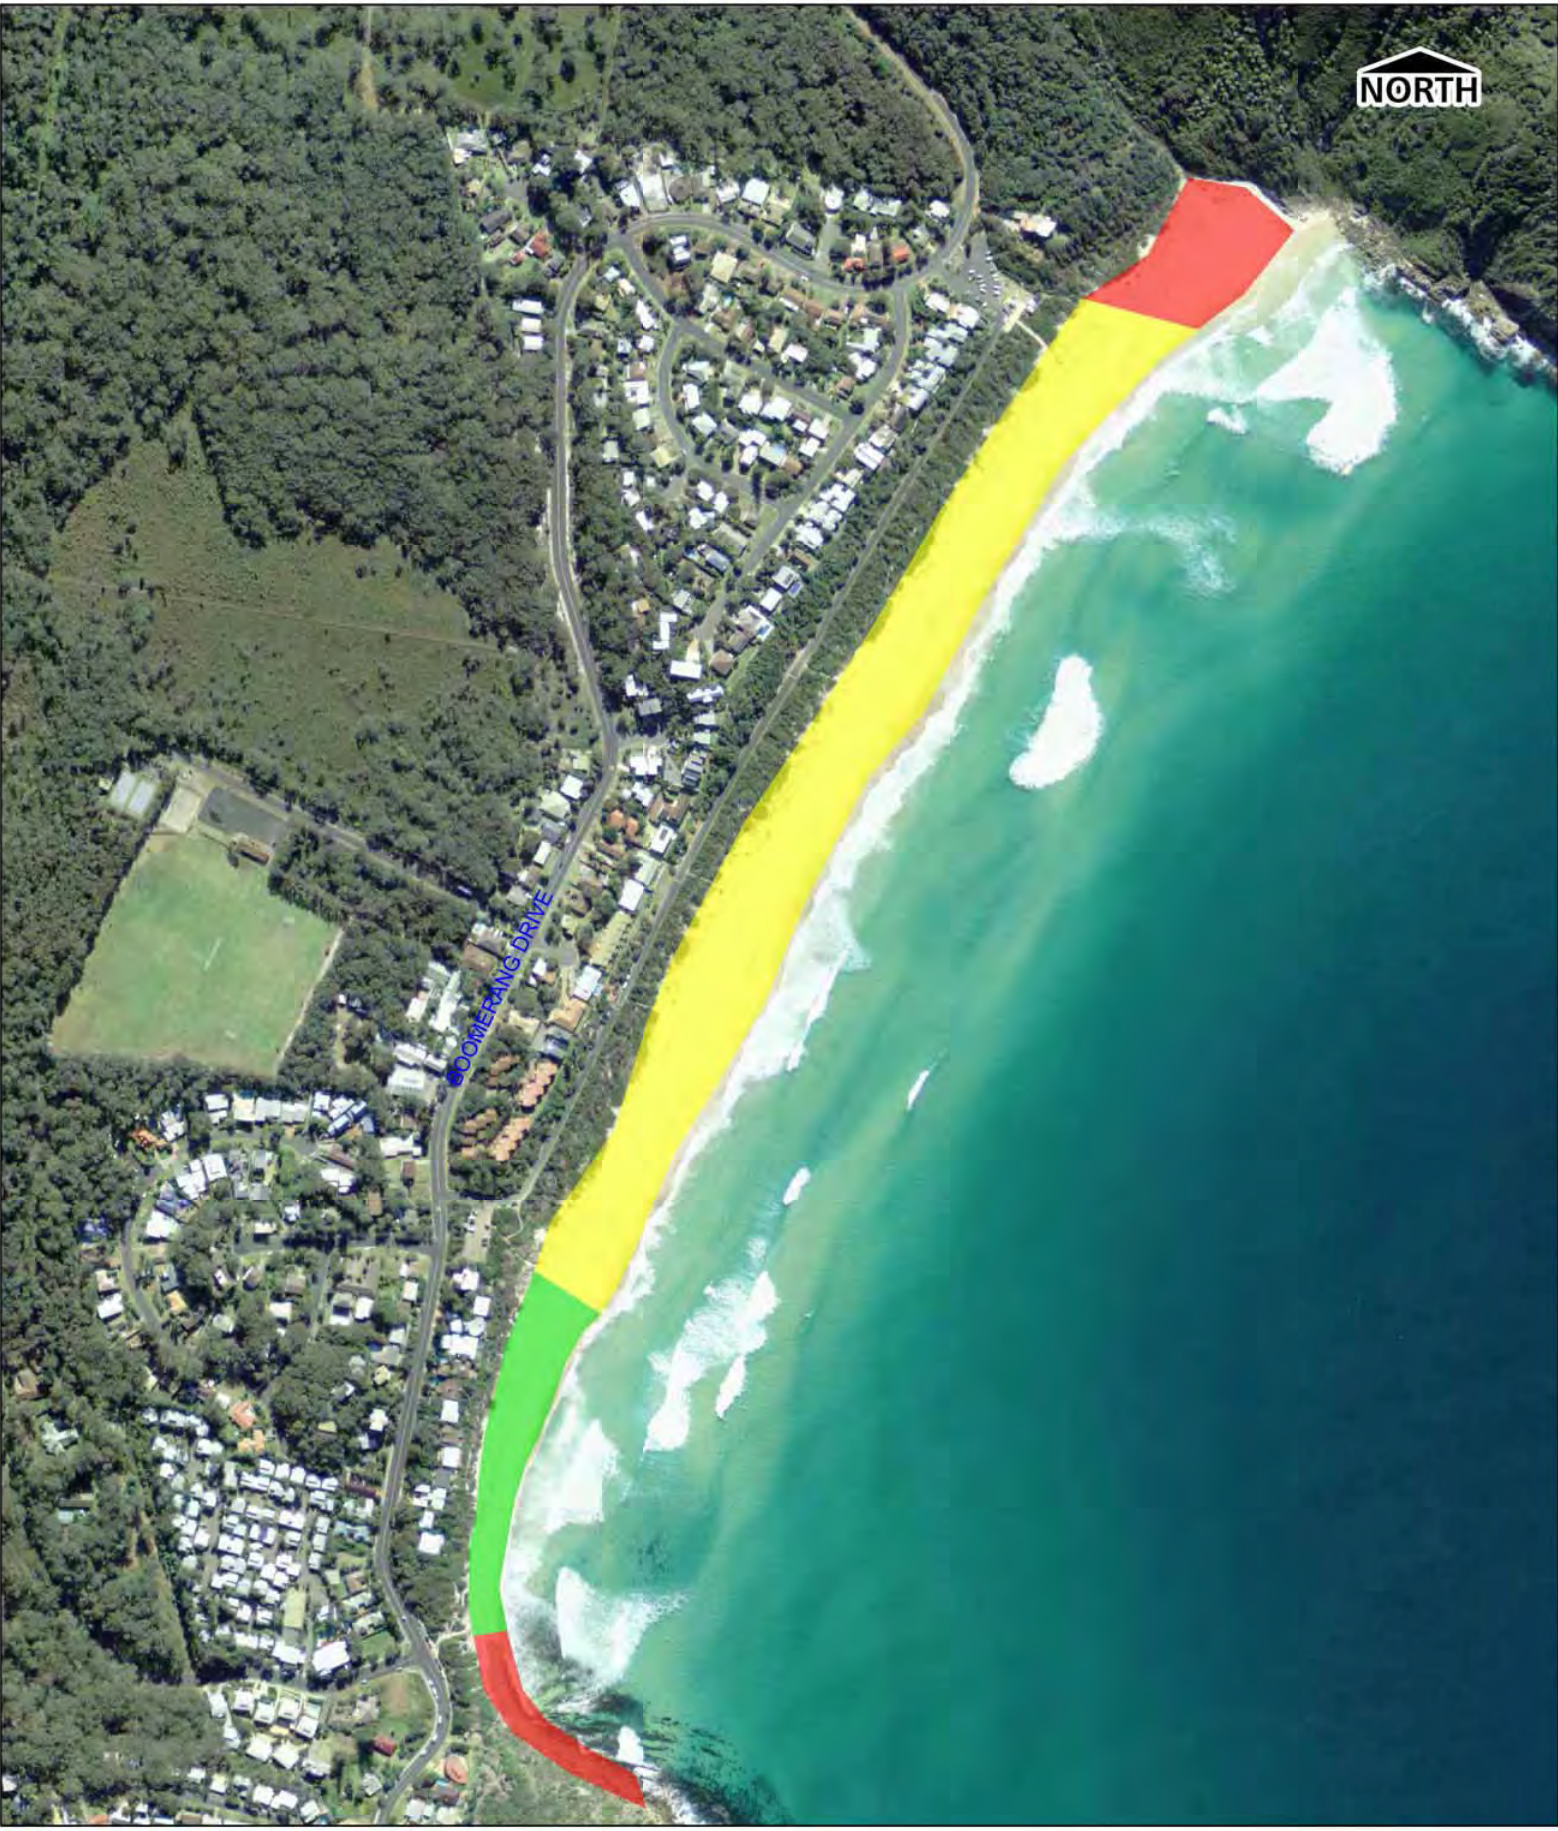

# Great Lakes Council dog on/off leash areas - Blueys Beach, Pacific Palms

## Legend

-  Off Leash area - 5am to 9am & 5pm to 8pm
-  On Leash area - 5am to 9am & 5pm to 8pm

# Great Lakes Council dog on/off leash & prohibited areas - Boomerang Beach, Pacific Palms

Legend	
	Off Leash area - 5am to 9am & 5pm to 8pm
	On Leash area - 5am to 9am & 5pm to 8pm
	Dogs Prohibited

**Disclaimer.**  
This map was produced by Great Lakes Council using information from the Land Information Centre.  
Great Lakes Council accepts no responsibility either in contract or tort (or particularly in negligence) for any errors, omissions or inaccuracies whatsoever contained within or arising from this map.  
Copyright: Great Lakes Council  
Copyright: Land and Property Information N.S.W.