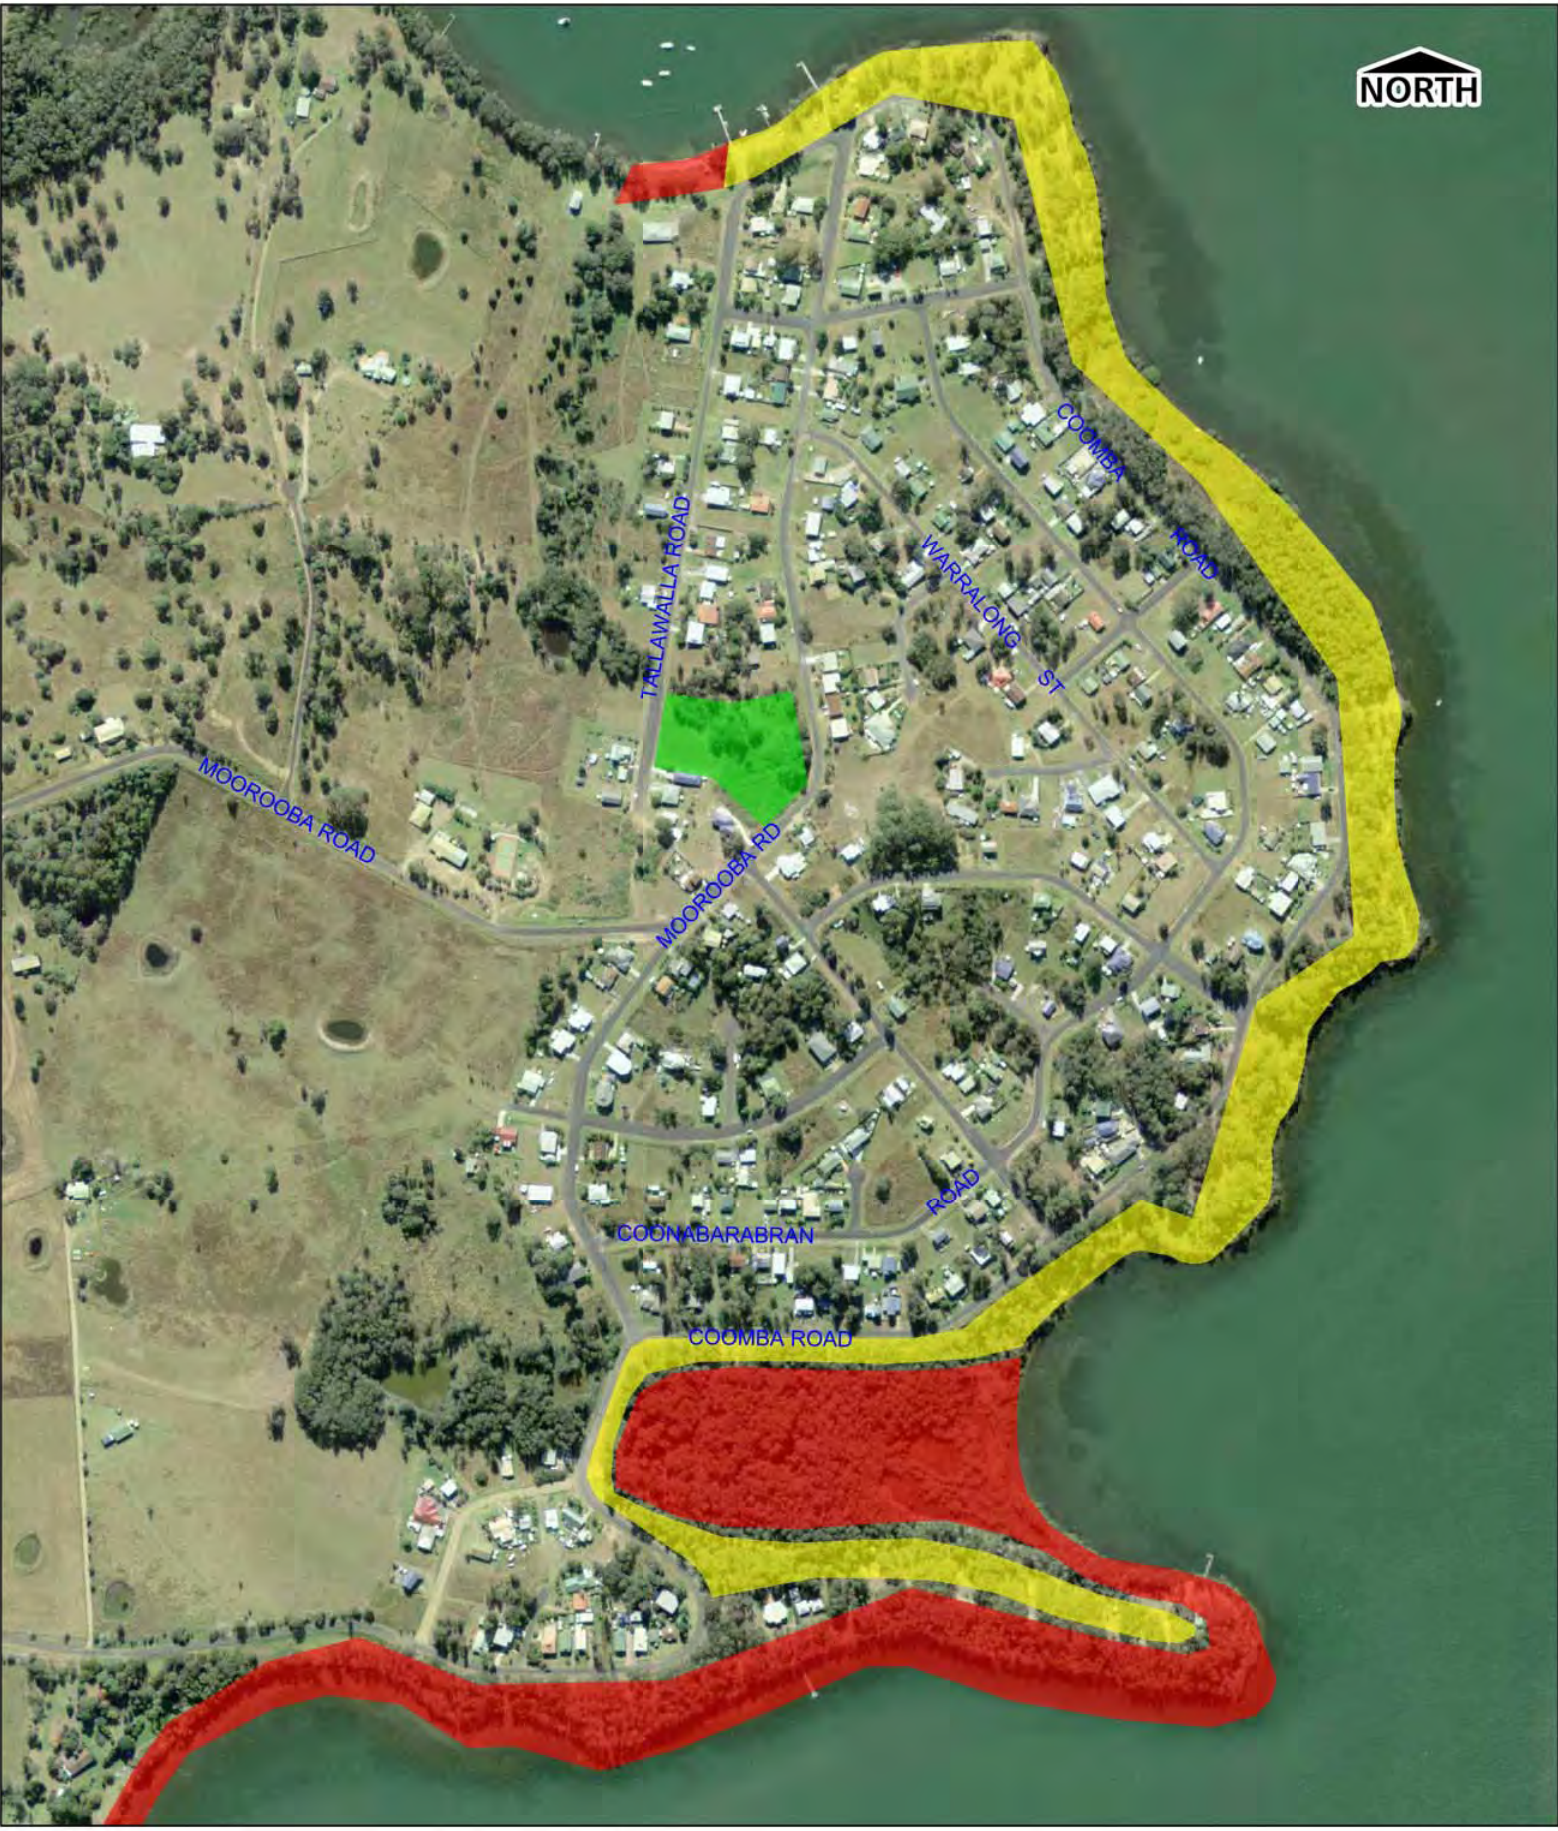

Great Lakes Council dog on/off leash & prohibited areas - Coomba Foreshore, Coomba Park

Legend

-  Dogs Prohibited
-  Off Leash area - 6am to 8pm
-  On Leash area - 6am to 8pm

Disclaimer.
This map was produced by Great Lakes Council using information from the Land Information Centre.
Great Lakes Council accepts no responsibility either in contract or tort (or particularly in negligence) for any errors, omissions or inaccuracies whatsoever contained within or arising from this map.
Copyright: Great Lakes Council
Copyright: Land and Property Information N.S.W.