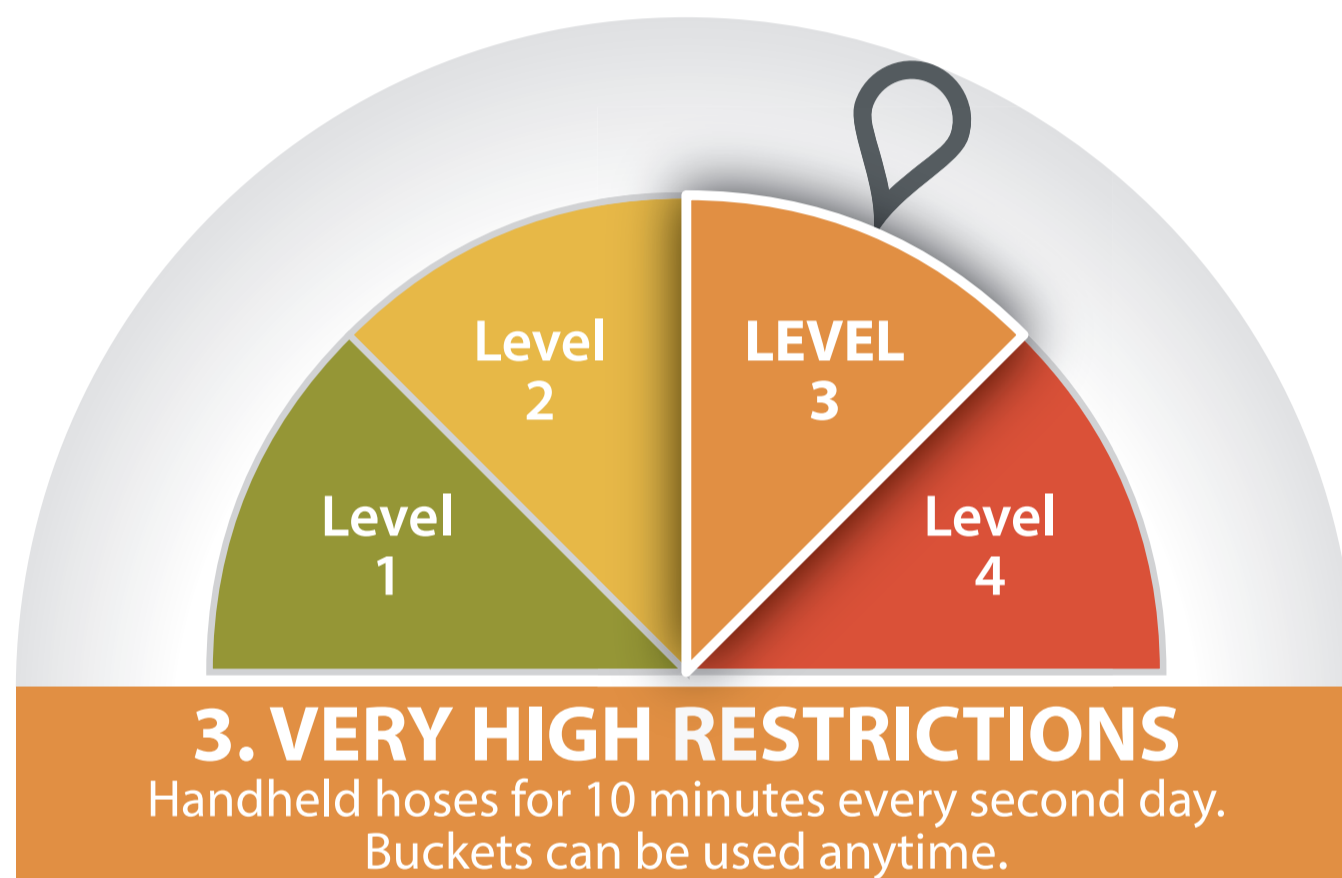

# **VERY HIGH** **WATER RESTRICTIONS** **NOW IN FORCE\***

## **Handheld hoses, 10 minutes, every second day**

**Total Ban - no sprinklers or watering systems at any time**

**Hand-held hoses may be used for 10 minutes every second day only before 9am and after 4pm**

- If your house number is an even number, you can water on the even days of the month. Odd number houses, water on odd days of the month
- No watering on the 31st of the month

**Buckets and watering cans are permitted**