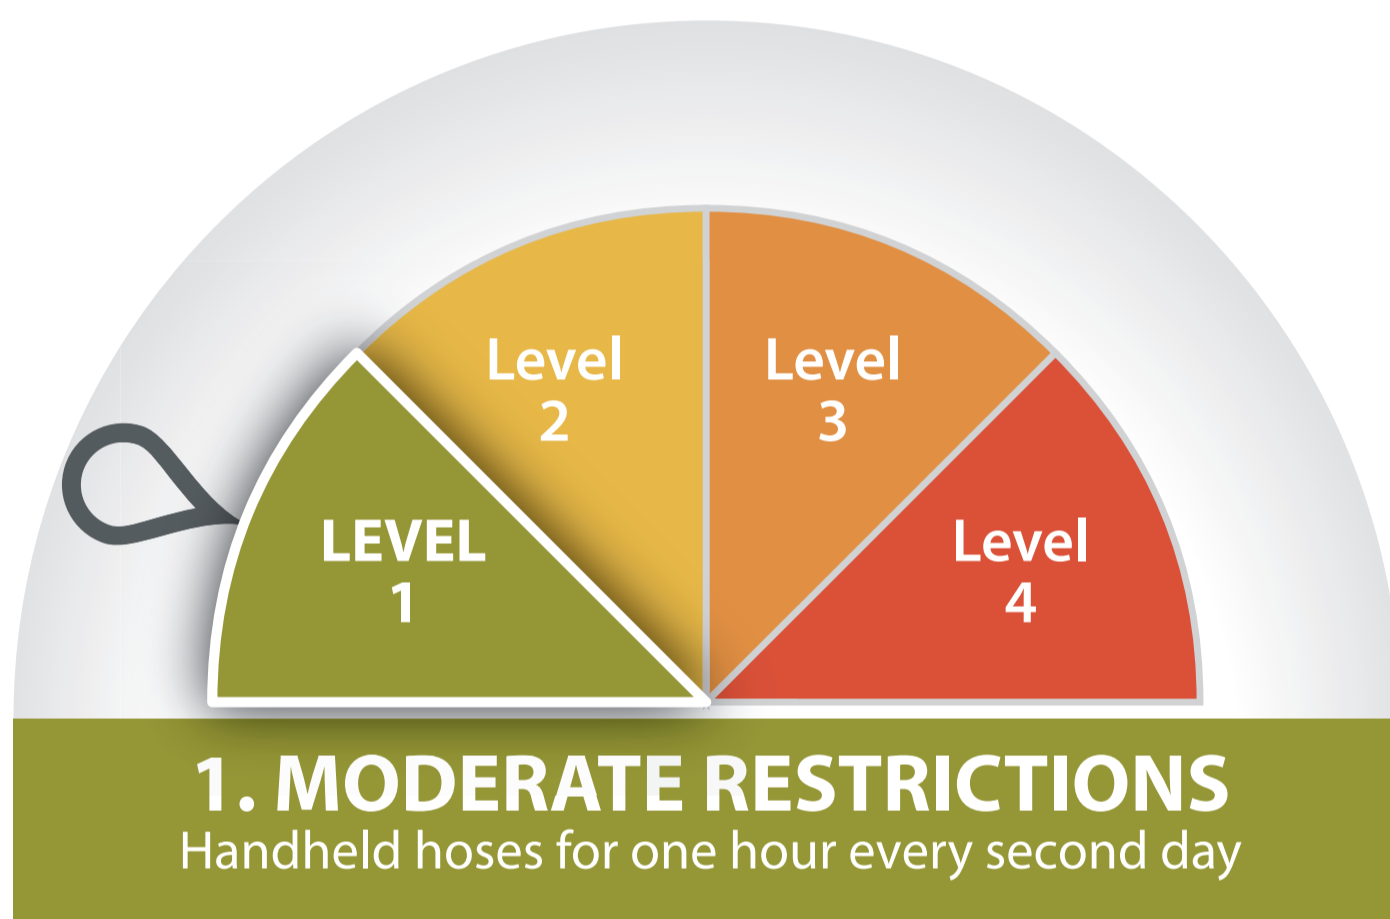

# MODERATE

## WATER RESTRICTIONS NOW IN FORCE

## Restrict outside water use

Hand-held hoses may be used for one hour every second day (between 4pm and 9am)

- If your house number is an even number, you can water on the even days of the month. Odd number houses, water on odd days of the month
- No watering on the 31st of the month