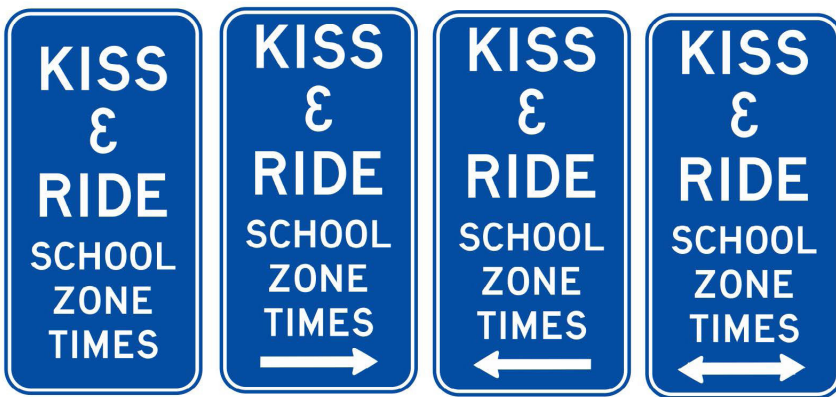

Kids look to you to keep them safe...

**Know the signs.
Know the rules.**

Kiss and Ride Zones

No Parking Zones

At schools, all of these signs have the same rules:

Drivers may drop off or pick up children during the times shown, but note:

- the maximum stopping time is 2 minutes
- the driver must remain within 3 metres of the vehicle.

Fines and loss of demerit points apply.