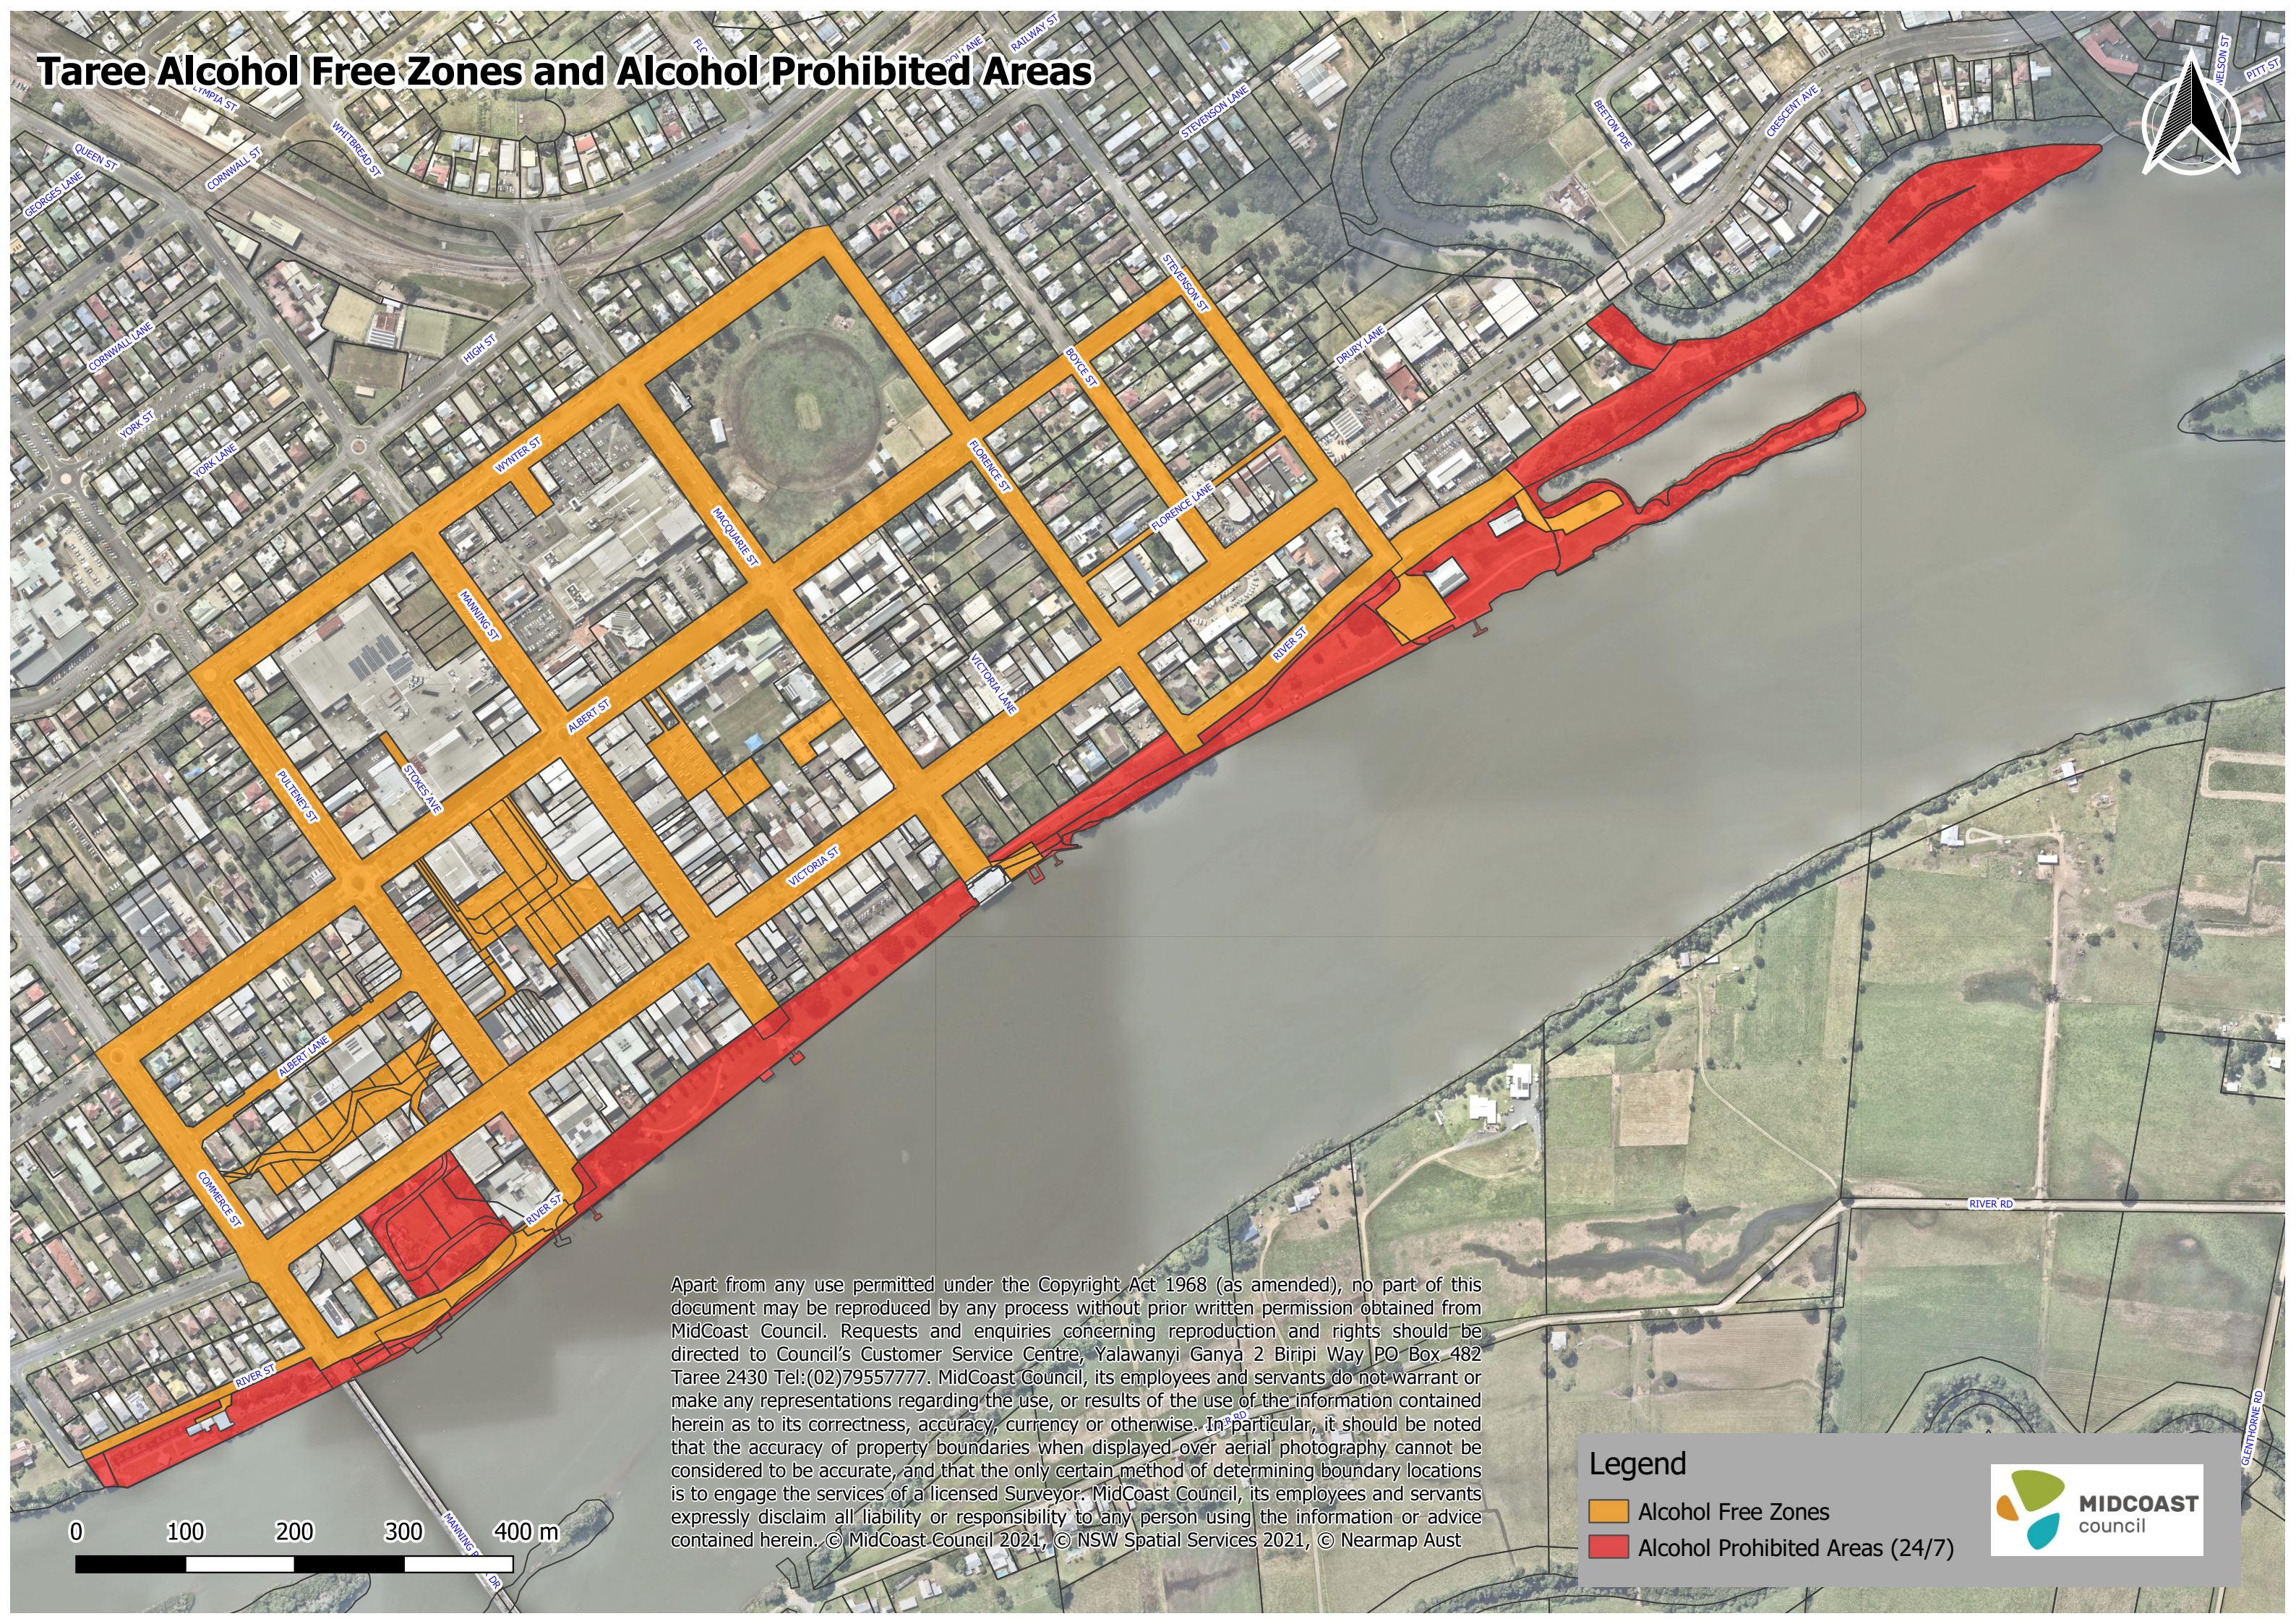

# Taree Alcohol Free Zones and Alcohol Prohibited Areas

Apart from any use permitted under the Copyright Act 1968 (as amended), no part of this document may be reproduced by any process without prior written permission obtained from MidCoast Council. Requests and enquiries concerning reproduction and rights should be directed to Council's Customer Service Centre, Yalawanyi Ganya 2 Biripi Way PO Box 482 Taree 2430 Tel:(02)79557777. MidCoast Council, its employees and servants do not warrant or make any representations regarding the use, or results of the use of the information contained herein as to its correctness, accuracy, currency or otherwise. In particular, it should be noted that the accuracy of property boundaries when displayed over aerial photography cannot be considered to be accurate, and that the only certain method of determining boundary locations is to engage the services of a licensed Surveyor. MidCoast Council, its employees and servants expressly disclaim all liability or responsibility to any person using the information or advice contained herein. © MidCoast Council 2021, © NSW Spatial Services 2021, © Nearmap Aust

0 100 200 300 400 m

## Legend

-  Alcohol Free Zones
-  Alcohol Prohibited Areas (24/7)