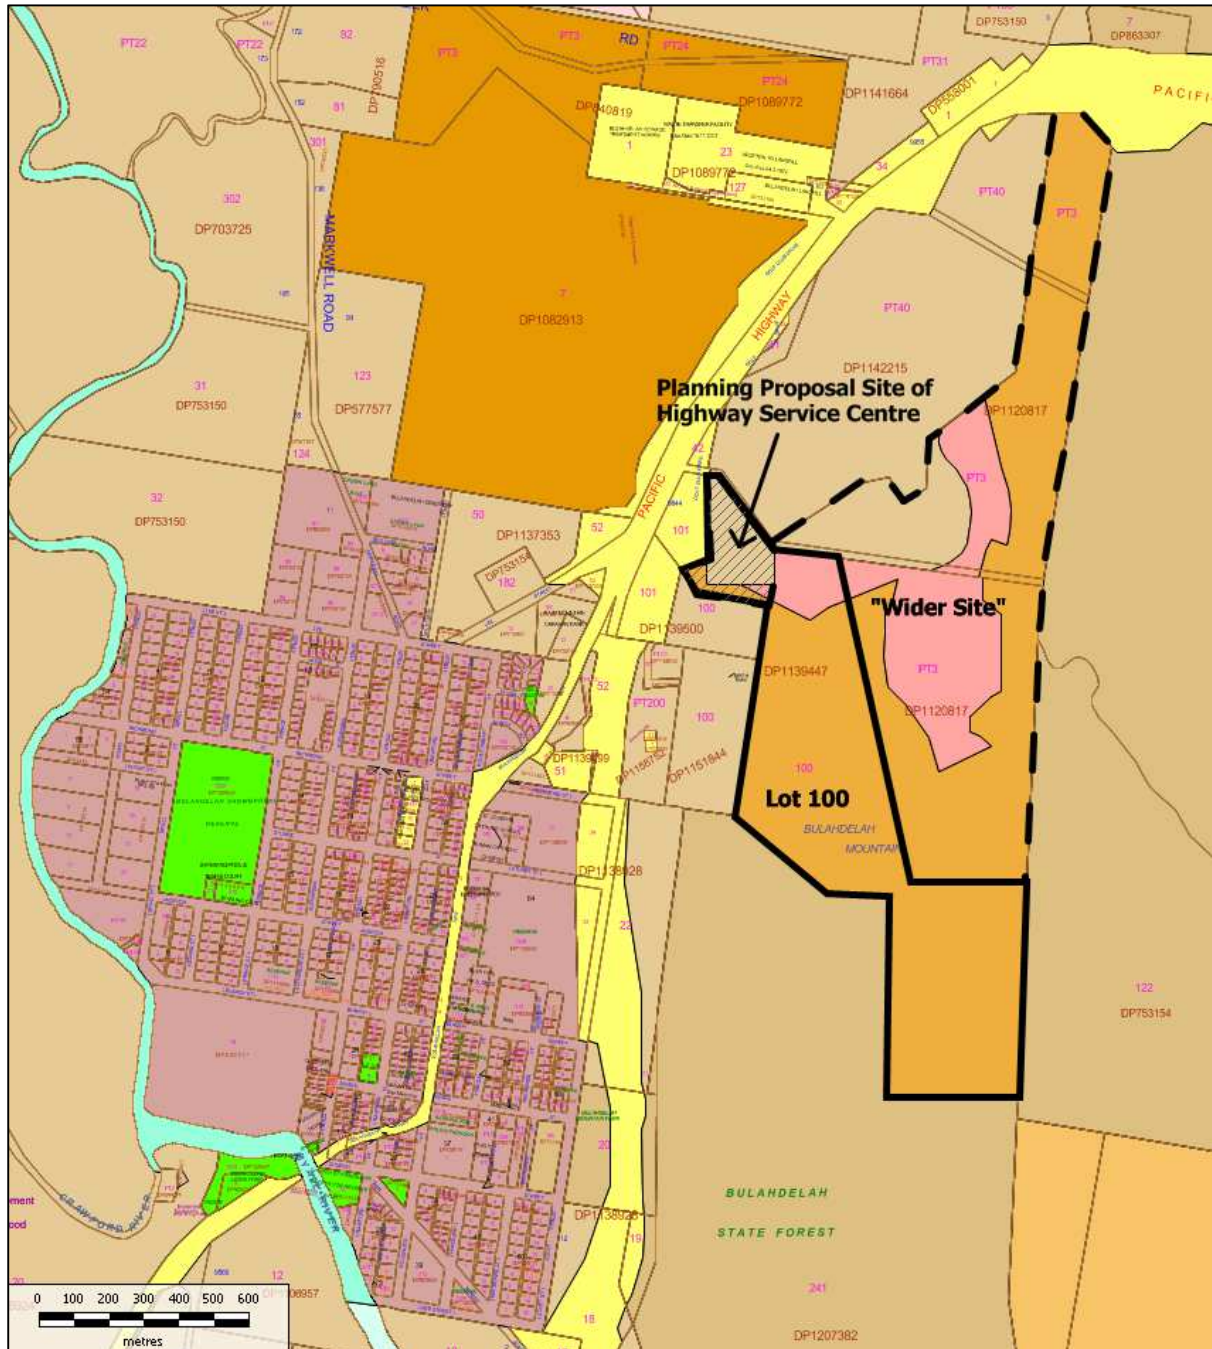

PLANNING & NATURAL SYSTEMS

ATTACHMENT E

**PLANNING PROPOSAL - HIGHWAY SERVICE
CENTRE - PACIFIC HWY, BULAHDELAH**

ORDINARY MEETING

24 MAY 2017

Locality Plan - Planning Proposal for a Highway Service Centre, Bulahdelah

Relevant Great Lakes Local Environmental Plan 2014 Land Use Zones